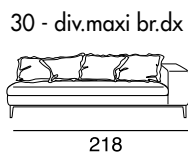

Sofaprogramm mit Gestell aus Metall und Unterfederung aus extra breiten hochelastischen Gurtbändern. Armlehnen aus Holz mit Polyurethanschaumstoff und sterilisierte antiallergischen Daunen Abdeckung. Die Sitzkissen sind mit Polyurethanschaumstoff und sterilisierte antiallergischen Daunen gepolstert. Die Rückenkissen sind mit sterilisierten antiallergischen Daunen gepolstert. Füße aus schwarz verchromtem Metall. Die Tische sind aus Metall mit acrylfaser Abdeckung.