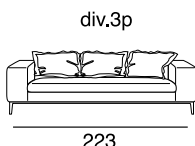

Sofaprogramm mit Gestell aus Metall und Unterfederung aus extra breiten hochelastischen Gurtbändern. Armlehnen aus Holz mit Polyurethanschaumstoff und sterilisierte antiallergischen Daunen Abdeckung. Die Sitzkissen sind mit Polyurethanschaumstoff und sterilisierte antiallergischen Daunen gepolstert. Die Rückenkissen sind mit sterilisierten antiallergischen Daunen gepolstert. Füße aus schwarz verchromtem Metall. Die Tische sind aus Metall mit acrylfaser Abdeckung.