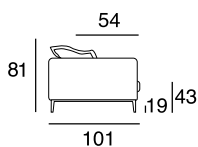

Sofaprogramm mit Gestell aus Metall und Unterfederung aus extra breiten hochelastischen Gurtbändern. Armlehnen aus Holz mit Polyurethanschaumstoff und sterilisierte antiallergischen Daunen Abdeckung. Die Sitzkissen sind mit Polyurethanschaumstoff und sterilisierte antiallergischen Daunen gepolstert. Die Rückenkissen sind mit sterilisierten antiallergischen Daunen gepolstert. Füße aus schwarz verchromtem Metall. Die Tische sind aus Metall mit acrylfaser Abdeckung.