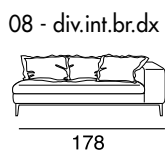

Sofaprogramm mit Gestell aus Metall und Unterfederung aus extra breiten hochelastischen Gurtbändern. Armlehnen aus Holz mit Polyurethanschaumstoff und sterilisierte antiallergischen Daunen Abdeckung. Die Sitzkissen sind mit Polyurethanschaumstoff und sterilisierte antiallergischen Daunen gepolstert. Die Rückenkissen sind mit sterilisierten antiallergischen Daunen gepolstert. Füße aus schwarz verchromtem Metall. Die Tische sind aus Metall mit acrylfaser Abdeckung.