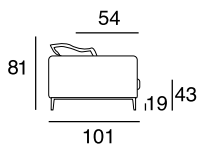

Sofaprogramm mit Gestell aus Metall und Unterfederung aus extra breiten hochelastischen Gurtbändern. Armlehnen aus Holz mit Polyurethanschaumstoff und sterilisierte antiallergischen Daunen Abdeckung. Die Sitzkissen sind mit Polyurethanschaumstoff und sterilisierte antiallergischen Daunen gepolstert. Die Rückenkissen sind mit sterilisierten antiallergischen Daunen gepolstert. Füße aus schwarz verchromtem Metall. Die Tische sind aus Metall mit acrylfaser Abdeckung.