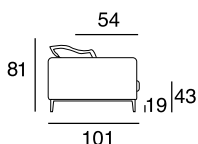

Sofaprogramm mit Gestell aus Metall und Unterfederung aus extra breiten hochelastischen Gurtbändern. Armlehnen aus Holz mit Polyurethanschaumstoff und sterilisierte antiallergischen Daunen Abdeckung. Die Sitzkissen sind mit Polyurethanschaumstoff und sterilisierte antiallergischen Daunen gepolstert. Die Rückenkissen sind mit sterilisierten antiallergischen Daunen gepolstert. Füße aus schwarz verchromtem Metall. Die Tische sind aus Metall mit acrylfaser Abdeckung.