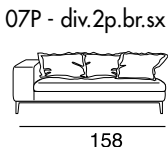

Sofaprogramm mit Gestell aus Metall und Unterfederung aus extra breiten hochelastischen Gurtbändern. Armlehnen aus Holz mit Polyurethanschaumstoff und sterilisierte antiallergischen Daunen Abdeckung. Die Sitzkissen sind mit Polyurethanschaumstoff und sterilisierte antiallergischen Daunen gepolstert. Die Rückenkissen sind mit sterilisierten antiallergischen Daunen gepolstert. Füße aus schwarz verchromtem Metall. Die Tische sind aus Metall mit acrylfaser Abdeckung.