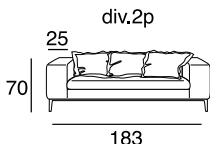

Sofaprogramm mit Gestell aus Metall und Unterfederung aus extra breiten hochelastischen Gurtbändern. Armlehnen aus Holz mit Polyurethanschaumstoff und sterilisierte antiallergischen Daunen Abdeckung. Die Sitzkissen sind mit Polyurethanschaumstoff und sterilisierte antiallergischen Daunen gepolstert. Die Rückenkissen sind mit sterilisierten antiallergischen Daunen gepolstert. Füße aus schwarz verchromtem Metall. Die Tische sind aus Metall mit acrylfaser Abdeckung.