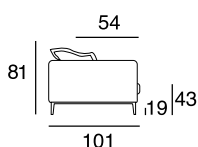

Sofaprogramm mit Gestell aus Metall und Unterfederung aus extra breiten hochelastischen Gurtbändern. Armlehnen aus Holz mit Polyurethanschaumstoff und sterilisierte antiallergischen Daunen Abdeckung. Die Sitzkissen sind mit Polyurethanschaumstoff und sterilisierte antiallergischen Daunen gepolstert. Die Rückenkissen sind mit sterilisierten antiallergischen Daunen gepolstert. Füße aus schwarz verchromtem Metall. Die Tische sind aus Metall mit acrylfaser Abdeckung.