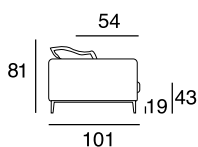

Sofaprogramm mit Gestell aus Metall und Unterfederung aus extra breiten hochelastischen Gurtbändern. Armlehnen aus Holz mit Polyurethanschaumstoff und sterilisierte antiallergischen Daunen Abdeckung. Die Sitzkissen sind mit Polyurethanschaumstoff und sterilisierte antiallergischen Daunen gepolstert. Die Rückenkissen sind mit sterilisierten antiallergischen Daunen gepolstert. Füße aus schwarz verchromtem Metall. Die Tische sind aus Metall mit acrylfaser Abdeckung.