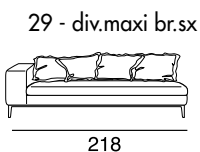

Sofaprogramm mit Gestell aus Metall und Unterfederung aus extra breiten hochelastischen Gurtbändern. Armlehnen aus Holz mit Polyurethanschaumstoff und sterilisierte antiallergischen Daunen Abdeckung. Die Sitzkissen sind mit Polyurethanschaumstoff und sterilisierte antiallergischen Daunen gepolstert. Die Rückenkissen sind mit sterilisierten antiallergischen Daunen gepolstert. Füße aus schwarz verchromtem Metall. Die Tische sind aus Metall mit acrylfaser Abdeckung.