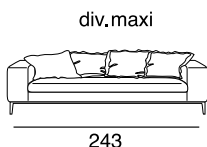

Sofaprogramm mit Gestell aus Metall und Unterfederung aus extra breiten hochelastischen Gurtbändern. Armlehnen aus Holz mit Polyurethanschaumstoff und sterilisierte antiallergischen Daunen Abdeckung. Die Sitzkissen sind mit Polyurethanschaumstoff und sterilisierte antiallergischen Daunen gepolstert. Die Rückenkissen sind mit sterilisierten antiallergischen Daunen gepolstert. Füße aus schwarz verchromtem Metall. Die Tische sind aus Metall mit acrylfaser Abdeckung.