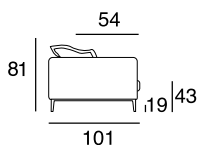

Sofaprogramm mit Gestell aus Metall und Unterfederung aus extra breiten hochelastischen Gurtbändern. Armlehnen aus Holz mit Polyurethanschaumstoff und sterilisierte antiallergischen Daunen Abdeckung. Die Sitzkissen sind mit Polyurethanschaumstoff und sterilisierte antiallergischen Daunen gepolstert. Die Rückenkissen sind mit sterilisierten antiallergischen Daunen gepolstert. Füße aus schwarz verchromtem Metall. Die Tische sind aus Metall mit acrylfaser Abdeckung.