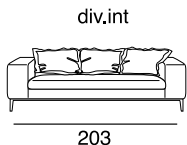

Sofaprogramm mit Gestell aus Metall und Unterfederung aus extra breiten hochelastischen Gurtbändern. Armlehnen aus Holz mit Polyurethanschaumstoff und sterilisierte antiallergischen Daunen Abdeckung. Die Sitzkissen sind mit Polyurethanschaumstoff und sterilisierte antiallergischen Daunen gepolstert. Die Rückenkissen sind mit sterilisierten antiallergischen Daunen gepolstert. Füße aus schwarz verchromtem Metall. Die Tische sind aus Metall mit acrylfaser Abdeckung.