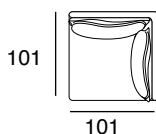

17 - Ch.longue br.sx

18 - Ch.longue br.dx

tavolino quadrato
piccolo

tavolino quadrato
grande

tavolino rettangolare

40 - angolo 90°

cuscino per tavolino

Corner sofa with a metal frame supported by intertwined elastic belts. The armrests are made of wood and expanded polyurethane foam covered with sterilized anti-allergy goose feathers. The seat cushions are made of expanded polyurethane foam covered with sterilized anti-allergy goose feathers. The backrest pillows contain sterilized anti-allergy goose feathers. The feet are made of black-plated metal. The tables are made of metal covered with acrylic fibre.