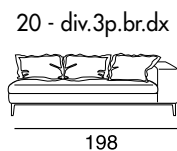

Sofaprogramm mit Gestell aus Metall und Unterfederung aus extra breiten hochelastischen Gurtbändern. Armlehnen aus Holz mit Polyurethanschaumstoff und sterilisierte antiallergischen Daunen Abdeckung. Die Sitzkissen sind mit Polyurethanschaumstoff und sterilisierte antiallergischen Daunen gepolstert. Die Rückenkissen sind mit sterilisierten antiallergischen Daunen gepolstert. Füße aus schwarz verchromtem Metall. Die Tische sind aus Metall mit acrylfaser Abdeckung.