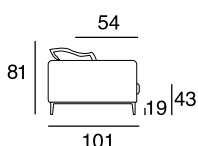

Sofaprogramm mit Gestell aus Metall und Unterfederung aus extra breiten hochelastischen Gurtbändern. Armlehnen aus Holz mit Polyurethanschaumstoff und sterilisierte antiallergischen Daunen Abdeckung. Die Sitzkissen sind mit Polyurethanschaumstoff und sterilisierte antiallergischen Daunen gepolstert. Die Rückenkissen sind mit sterilisierten antiallergischen Daunen gepolstert. Füße aus schwarz verchromtem Metall. Die Tische sind aus Metall mit acrylfaser Abdeckung.