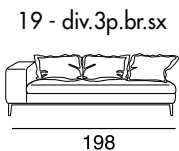

Sofaprogramm mit Gestell aus Metall und Unterfederung aus extra breiten hochelastischen Gurtbändern. Armlehnen aus Holz mit Polyurethanschaumstoff und sterilisierte antiallergischen Daunen Abdeckung. Die Sitzkissen sind mit Polyurethanschaumstoff und sterilisierte antiallergischen Daunen gepolstert. Die Rückenkissen sind mit sterilisierten antiallergischen Daunen gepolstert. Füße aus schwarz verchromtem Metall. Die Tische sind aus Metall mit acrylfaser Abdeckung.