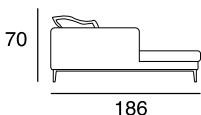

186

17 - Ch.longue br.sx