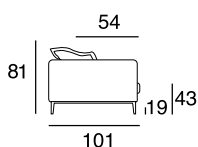

Sofaprogramm mit Gestell aus Metall und Unterfederung aus extra breiten hochelastischen Gurtbändern. Armlehnen aus Holz mit Polyurethanschaumstoff und sterilisierte antiallergischen Daunen Abdeckung. Die Sitzkissen sind mit Polyurethanschaumstoff und sterilisierte antiallergischen Daunen gepolstert. Die Rückenkissen sind mit sterilisierten antiallergischen Daunen gepolstert. Füße aus schwarz verchromtem Metall. Die Tische sind aus Metall mit acrylfaser Abdeckung.