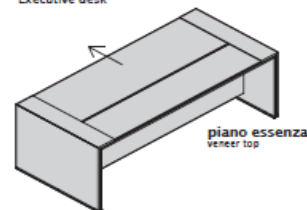

LOOP

Technical characteristics

TOP

52 mm thick top composed of 2 tops:

- internal wood fiber top (in medium density (MDF), light weight) 22 mm thick , **white lacquered finish.**
- external wood fiber top (in medium density (MDF), light weight) 28 mm thick , in veneer, leather or matt and glossy lacquered.

The 2 tops are separated by a 2 mm gap.

LEGS

52 mm thick legs composed of 2 panels:

- 22 mm thick internal panel in white lacquered finish
- 28 mm thick external panel in veneer, matt and glossy lacquered finish and steel mirror effect, separated by a 2 mm gap.

MODESTY PANEL

The outer panel arrives at 12 cm above floor level concealing the cable management system

The modesty panel is always in the same finish as the external leg.

W200 D100 H74

W220 D100 H74

LINEA BLU